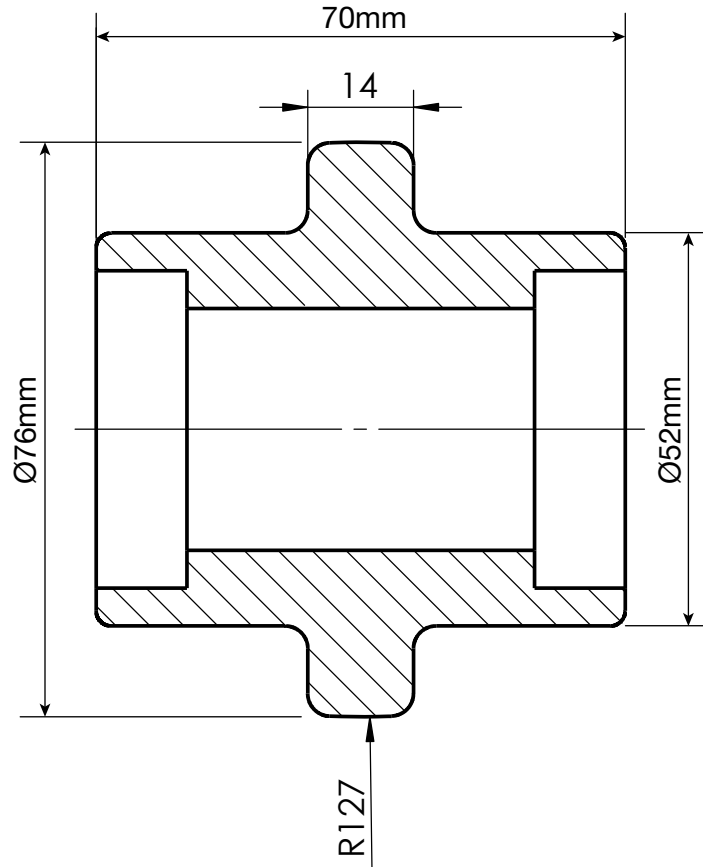

AS-70ZNY - Nylon Lower Anvil Set

Edging

5" Radius Narrow

1" Taper

1/4" Radius Narrow Offset