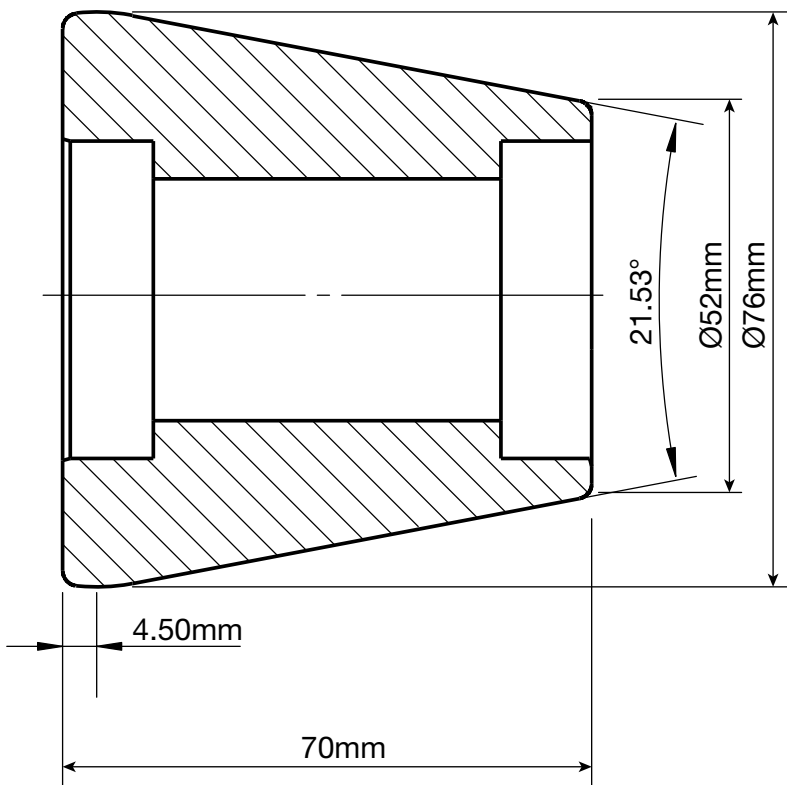

AS-70ZNY - Nylon Lower Anvil Set

Edging

5" Radius Narrow

1" Taper

1/4" Radius Narrow Offset