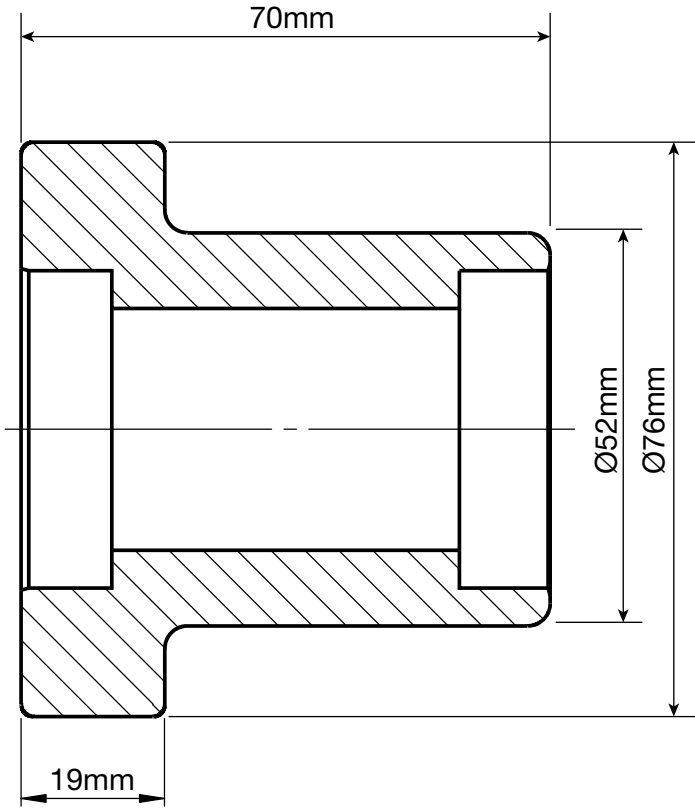

AS-70ZNY - Nylon Lower Anvil Set

Edging

5" Radius Narrow

1" Taper

1/4" Radius Narrow Offset